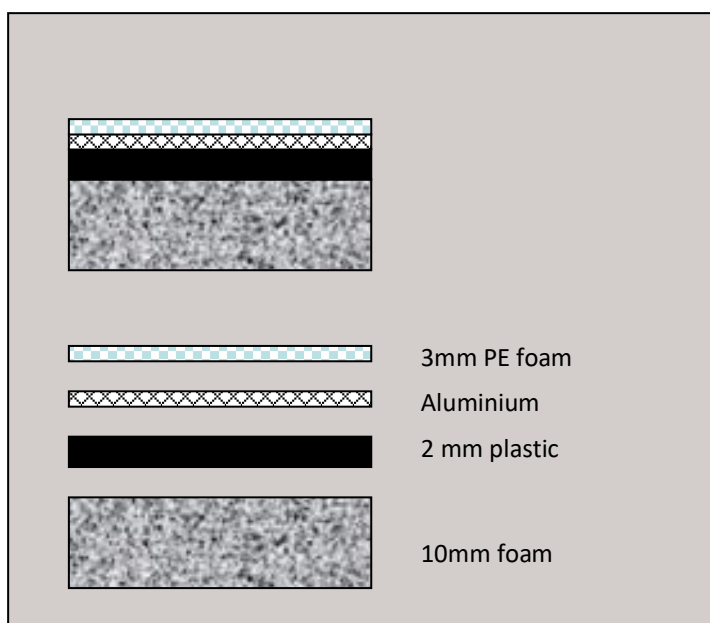

USES

The material can be applied on both flat and curved surfaces. It can be die cut. It is easily cut with a normal cutter or scissors. For good insulation it is important to ensure that the heavy layer are properly aligned to each other and/or that they overlap. Tape off cross and lengthwise seams with tape.

STANDARD DIMENSIONS and WEIGHT

Sheet 1000x2000 mm

Thickness 15mm

Basic weight: 4,4 Kg/m²

The sheets have rolled separately and are packaged in a box

Other dimensions and combinations can be supplied on request.